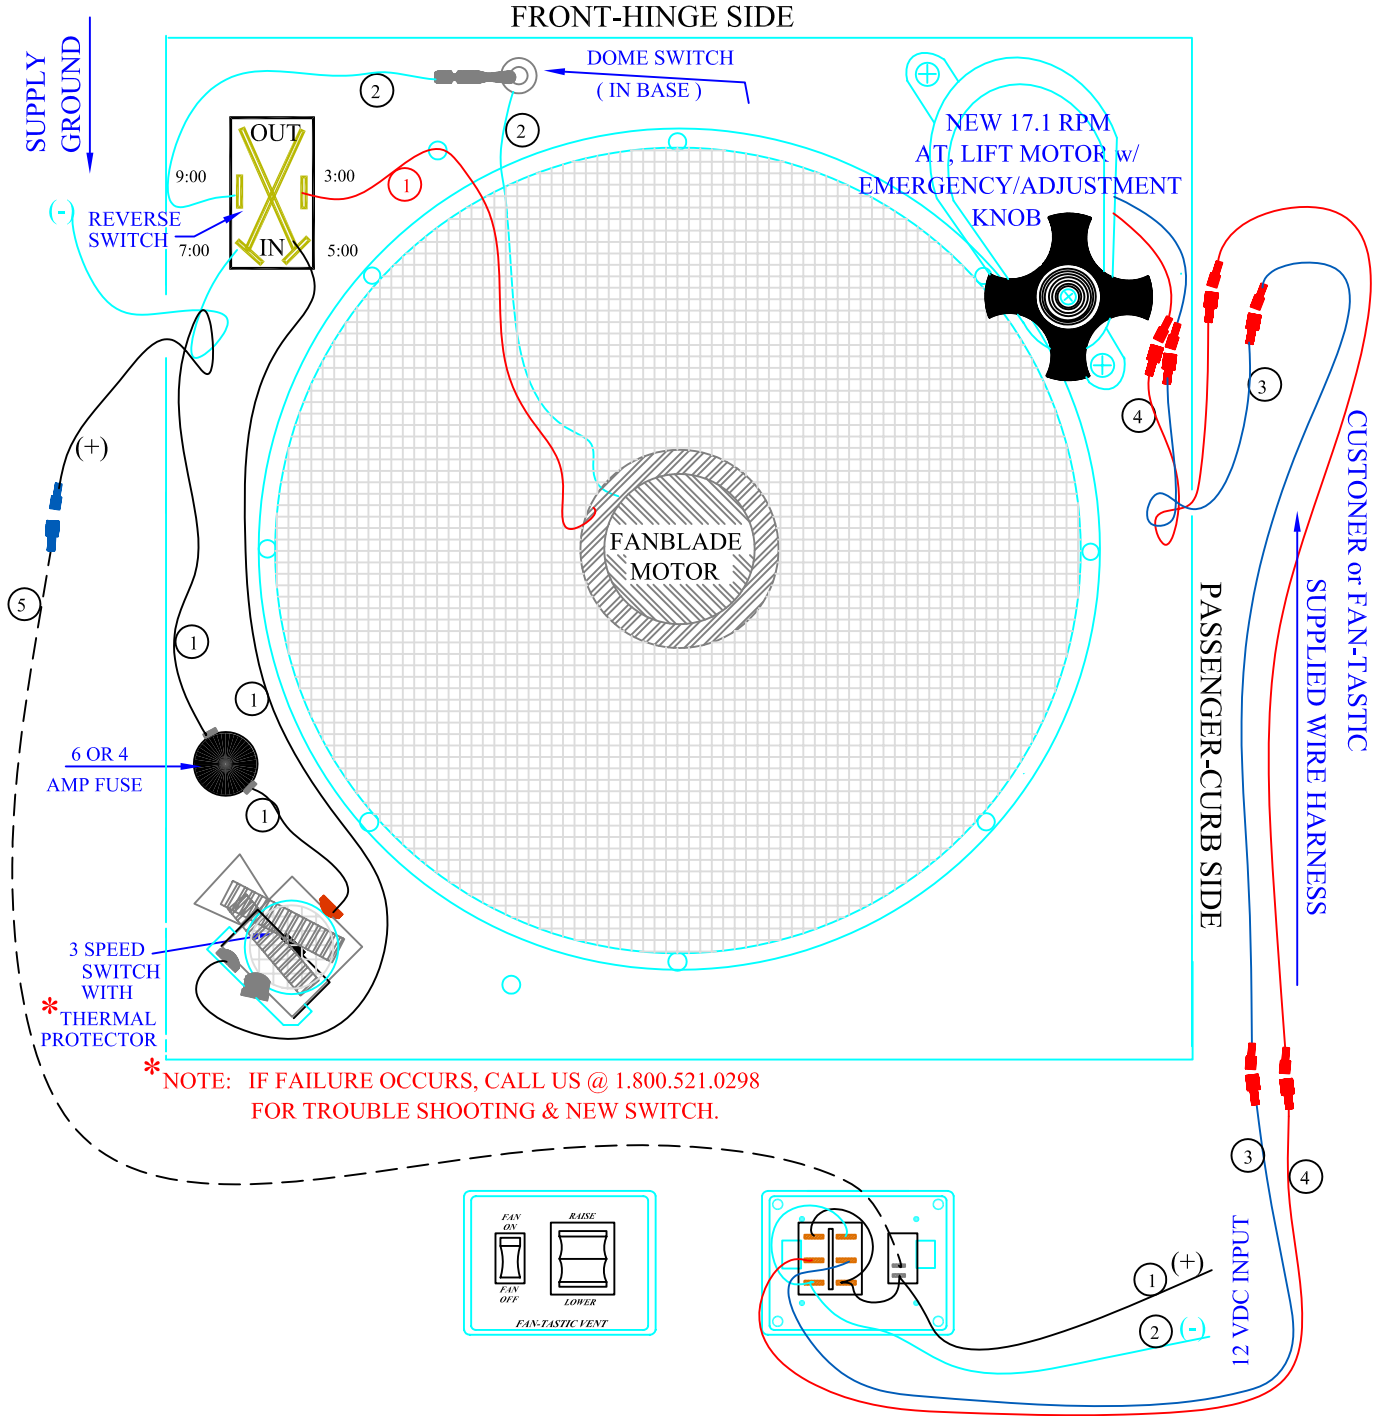

FAN-TASTIC VENT

MODEL B2000R, NEW AT LIFT MOTOR, NEW 3-SPD.w/THERMAL PROTECTOR.

FAN BLADE REVERSABLE BATHROOM VENT_w/REMOTE UP/DOWN & FAN ON/OFF

- COLOR KEY;**
- ① — #16 BLACK+POSITIVE SUPPLY+, POSITIVE
 - ① — #16 RED+POSITIVE+, FAN MOTOR
 - ② — #16 WHITE-SUPPLY GROUND-, GROUND
 - ③ — #18 BLUE WALL CONTROL to NAT LIFT MOTOR
 - ④ — #18 RED WALL CONTROL to NAT LIFT MOTOR
 - ⑤ — #18 BLACK+CUSTOMER SUPPLIED LEAD