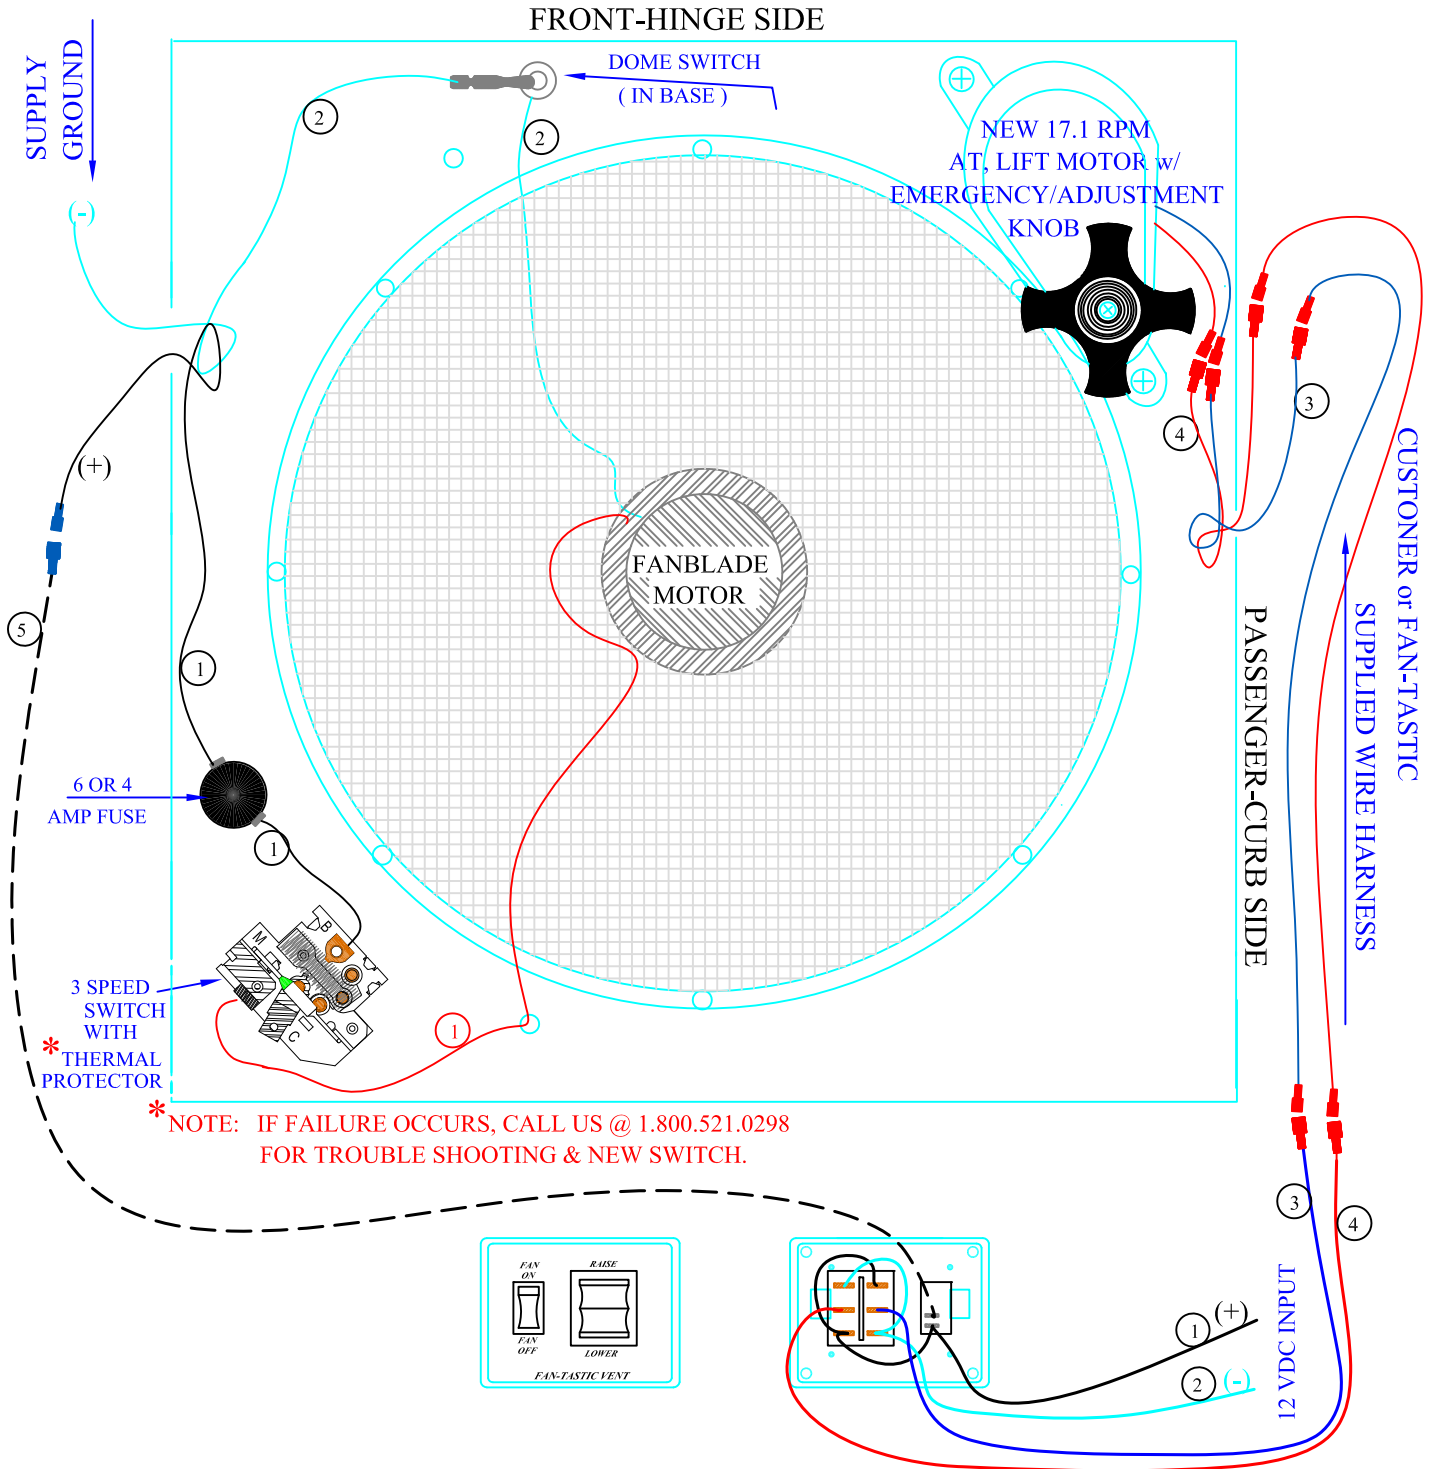

FAN-TASTIC VENT

MODEL B2000, NEW AT LIFT MOTOR, NEW 3-SPD.w/THERMAL PROTECTOR.

FAN BLADE REVERSABLE, BATHROOM VENT, REMOTE UP/DOWN, FAN ON/OFF

- COLOR KEY;**
- ① — #16 BLACK+POSITIVE SUPPLY+, POSITIVE
 - ① — #16 RED+POSITIVE+, FAN MOTOR
 - ② — #16 WHITE-SUPPLY GROUND-, GROUND
 - ③ — #18 BLUE WALL CONTROL to NAT LIFT MOTOR
 - ④ — #18 RED WALL CONTROL to NAT LIFT MOTOR
 - ⑤ — #18 BLACK+CUSTOMER SUPPLIED LEAD